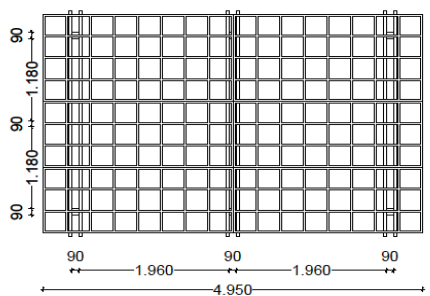

PERGOLE GRILLHOUSE AUTOPORTANTI / FREE-STANDING ARBOUR GRILLHOUSE

PAG324