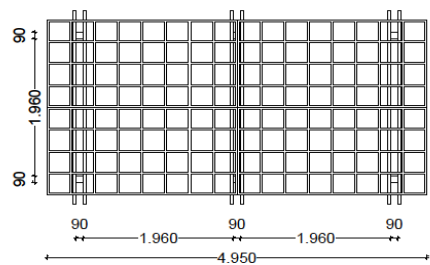

PERGOLE GRILLHOUSE AUTOPORTANTI / FREE-STANDING ARBOUR GRILLHOUSE

PAG276